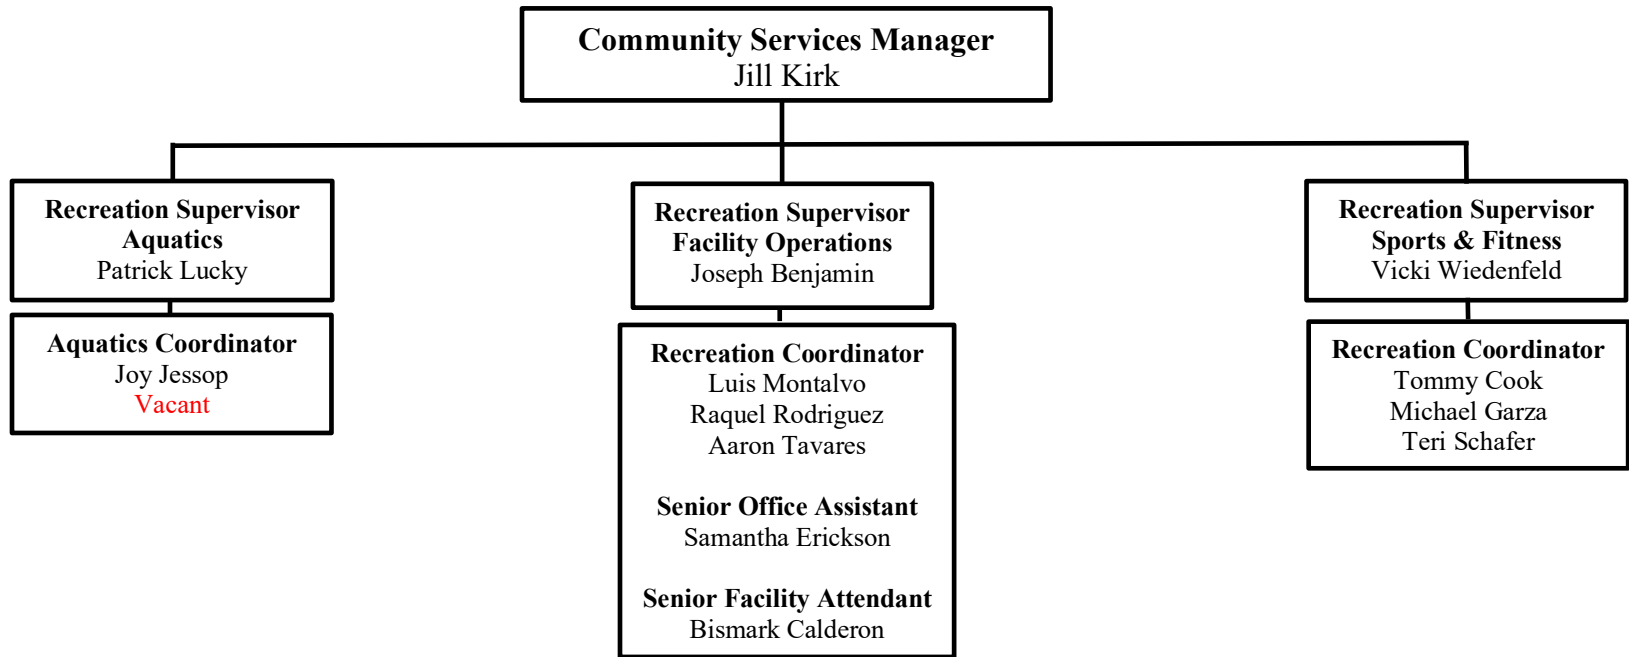

Aquatics
Certifications

Custodial
Facility Rentals & Operations
Independent Contractors
Recreation Classes

Equestrian Operations & Reservations
Field Maintenance & Operations
Field & Facility Schedules & Rentals
Group Picnic Reservations
Intent to Use Permits
Summer Camps
Youth & Adult Sports & Fitness