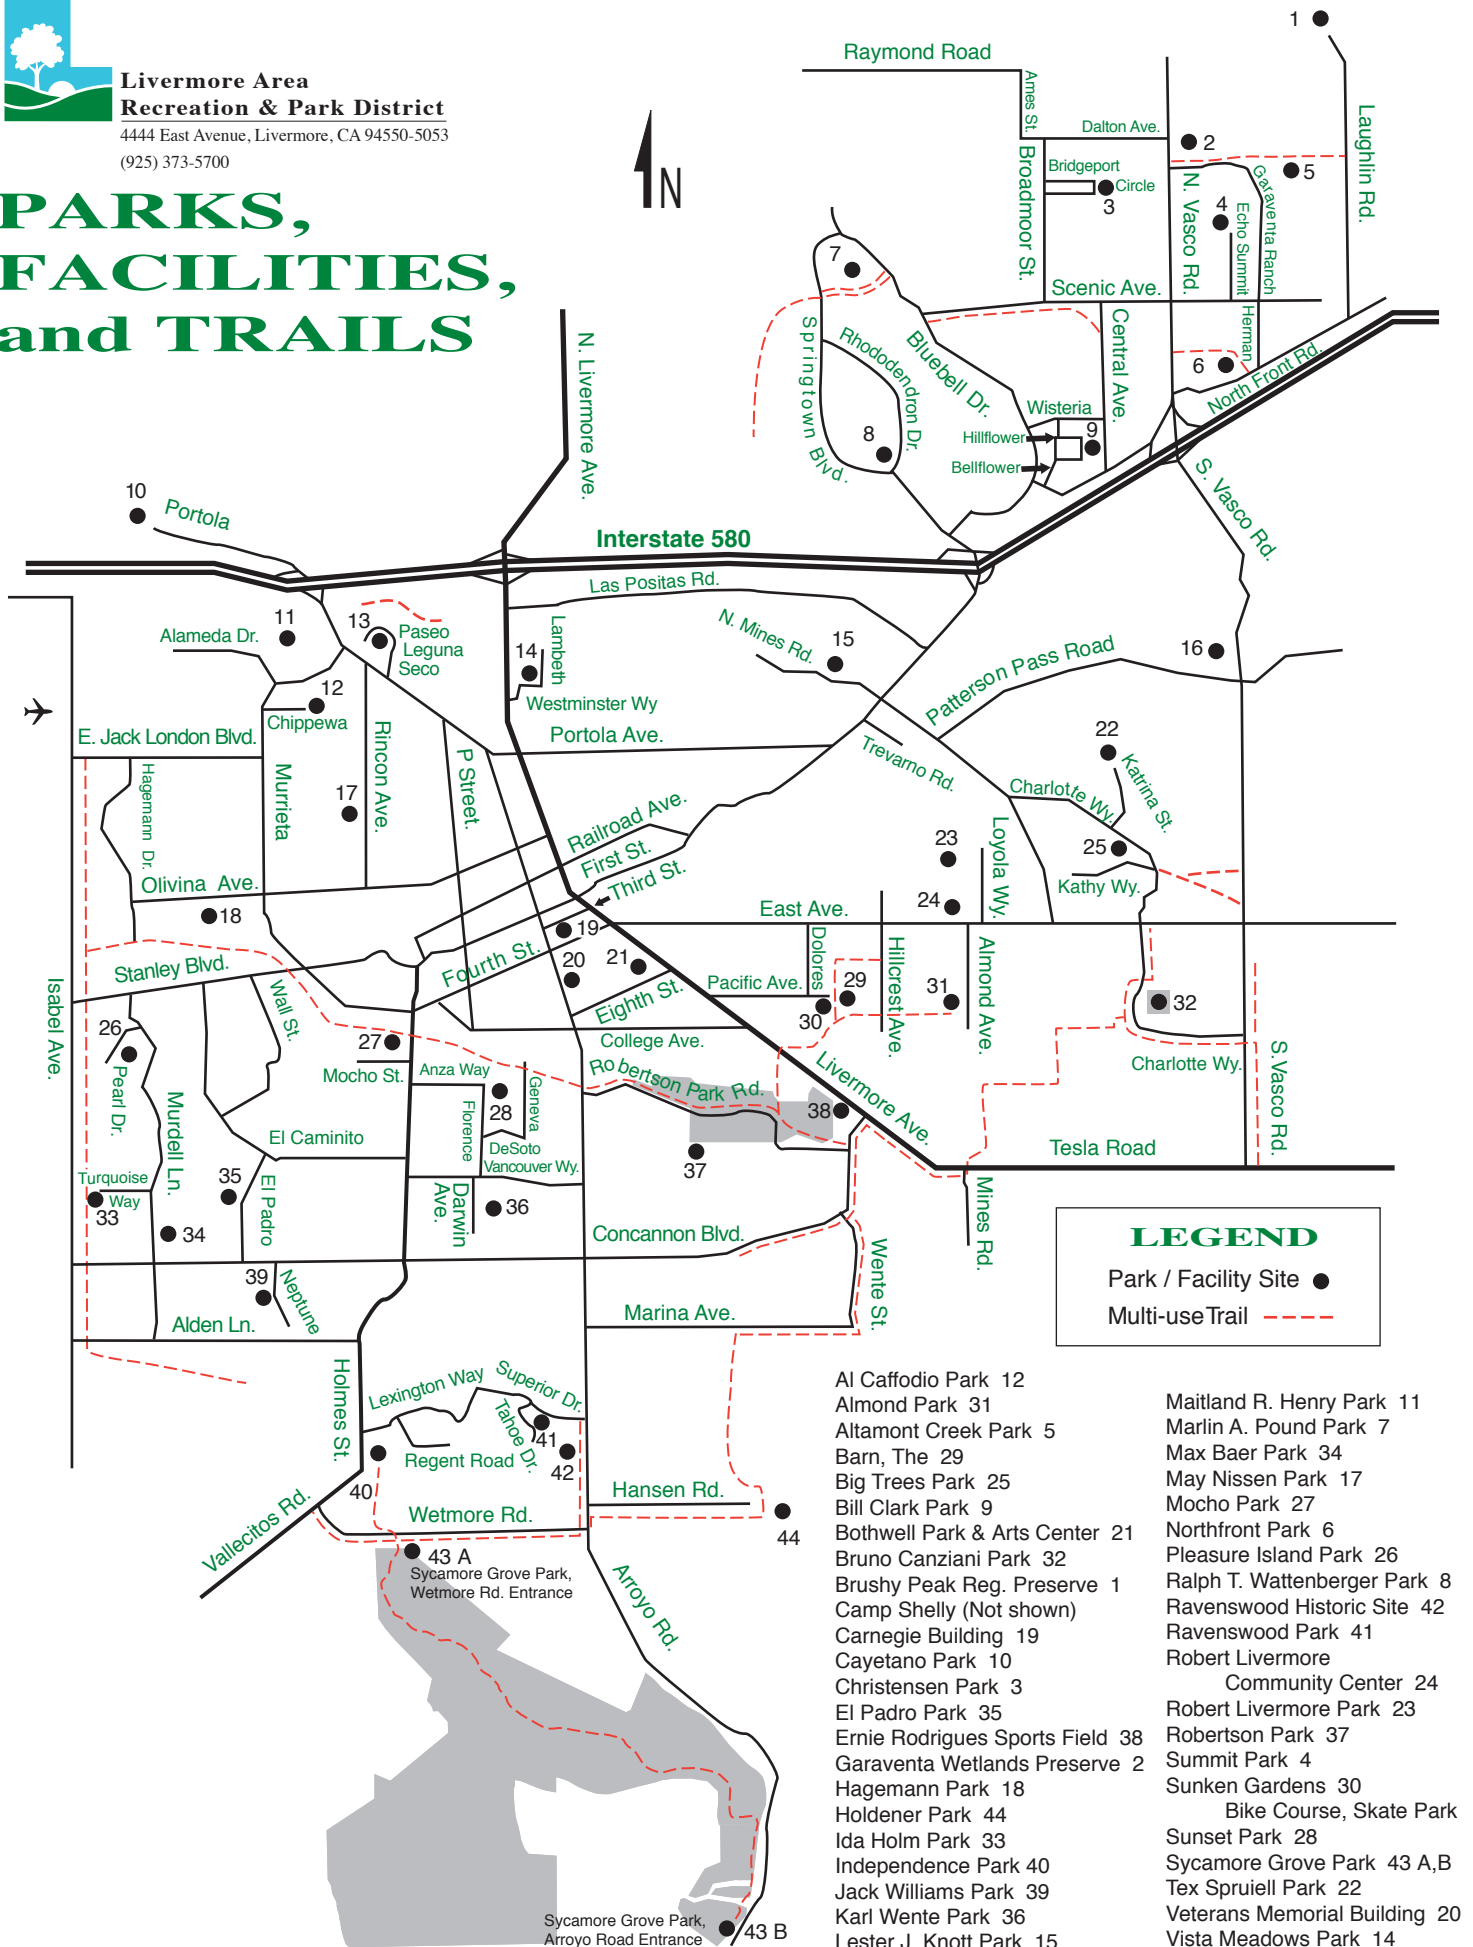

PARKS, FACILITIES, and TRAILS

LEGEND

Park / Facility Site ●

Multi-use Trail - - -

- Al Caffodio Park 12
- Almond Park 31
- Altamont Creek Park 5
- Barn, The 29
- Big Trees Park 25
- Bill Clark Park 9
- Bothwell Park & Arts Center 21
- Bruno Canziani Park 32
- Brushy Peak Reg. Preserve 1
- Camp Shelly (Not shown)
- Carnegie Building 19
- Cayetano Park 10
- Christensen Park 3
- El Padro Park 35
- Ernie Rodrigues Sports Field 38
- Garaventa Wetlands Preserve 2
- Hagemann Park 18
- Holdener Park 44
- Ida Holm Park 33
- Independence Park 40
- Jack Williams Park 39
- Karl Wente Park 36
- Lester J. Knott Park 15
- Livermore Downs Park 13
- Maitland R. Henry Park 11
- Marlin A. Pound Park 7
- Max Baer Park 34
- May Nissen Park 17
- Mocho Park 27
- Northfront Park 6
- Pleasure Island Park 26
- Ralph T. Wattenberger Park 8
- Ravenswood Historic Site 42
- Ravenswood Park 41
- Robert Livermore Community Center 24
- Robert Livermore Park 23
- Robertson Park 37
- Summit Park 4
- Sunken Gardens 30
- Bike Course, Skate Park
- Sunset Park 28
- Sycamore Grove Park 43 A,B
- Tex Spruiell Park 22
- Veterans Memorial Building 20
- Vista Meadows Park 14
- William (Bill) J. Payne Park 16