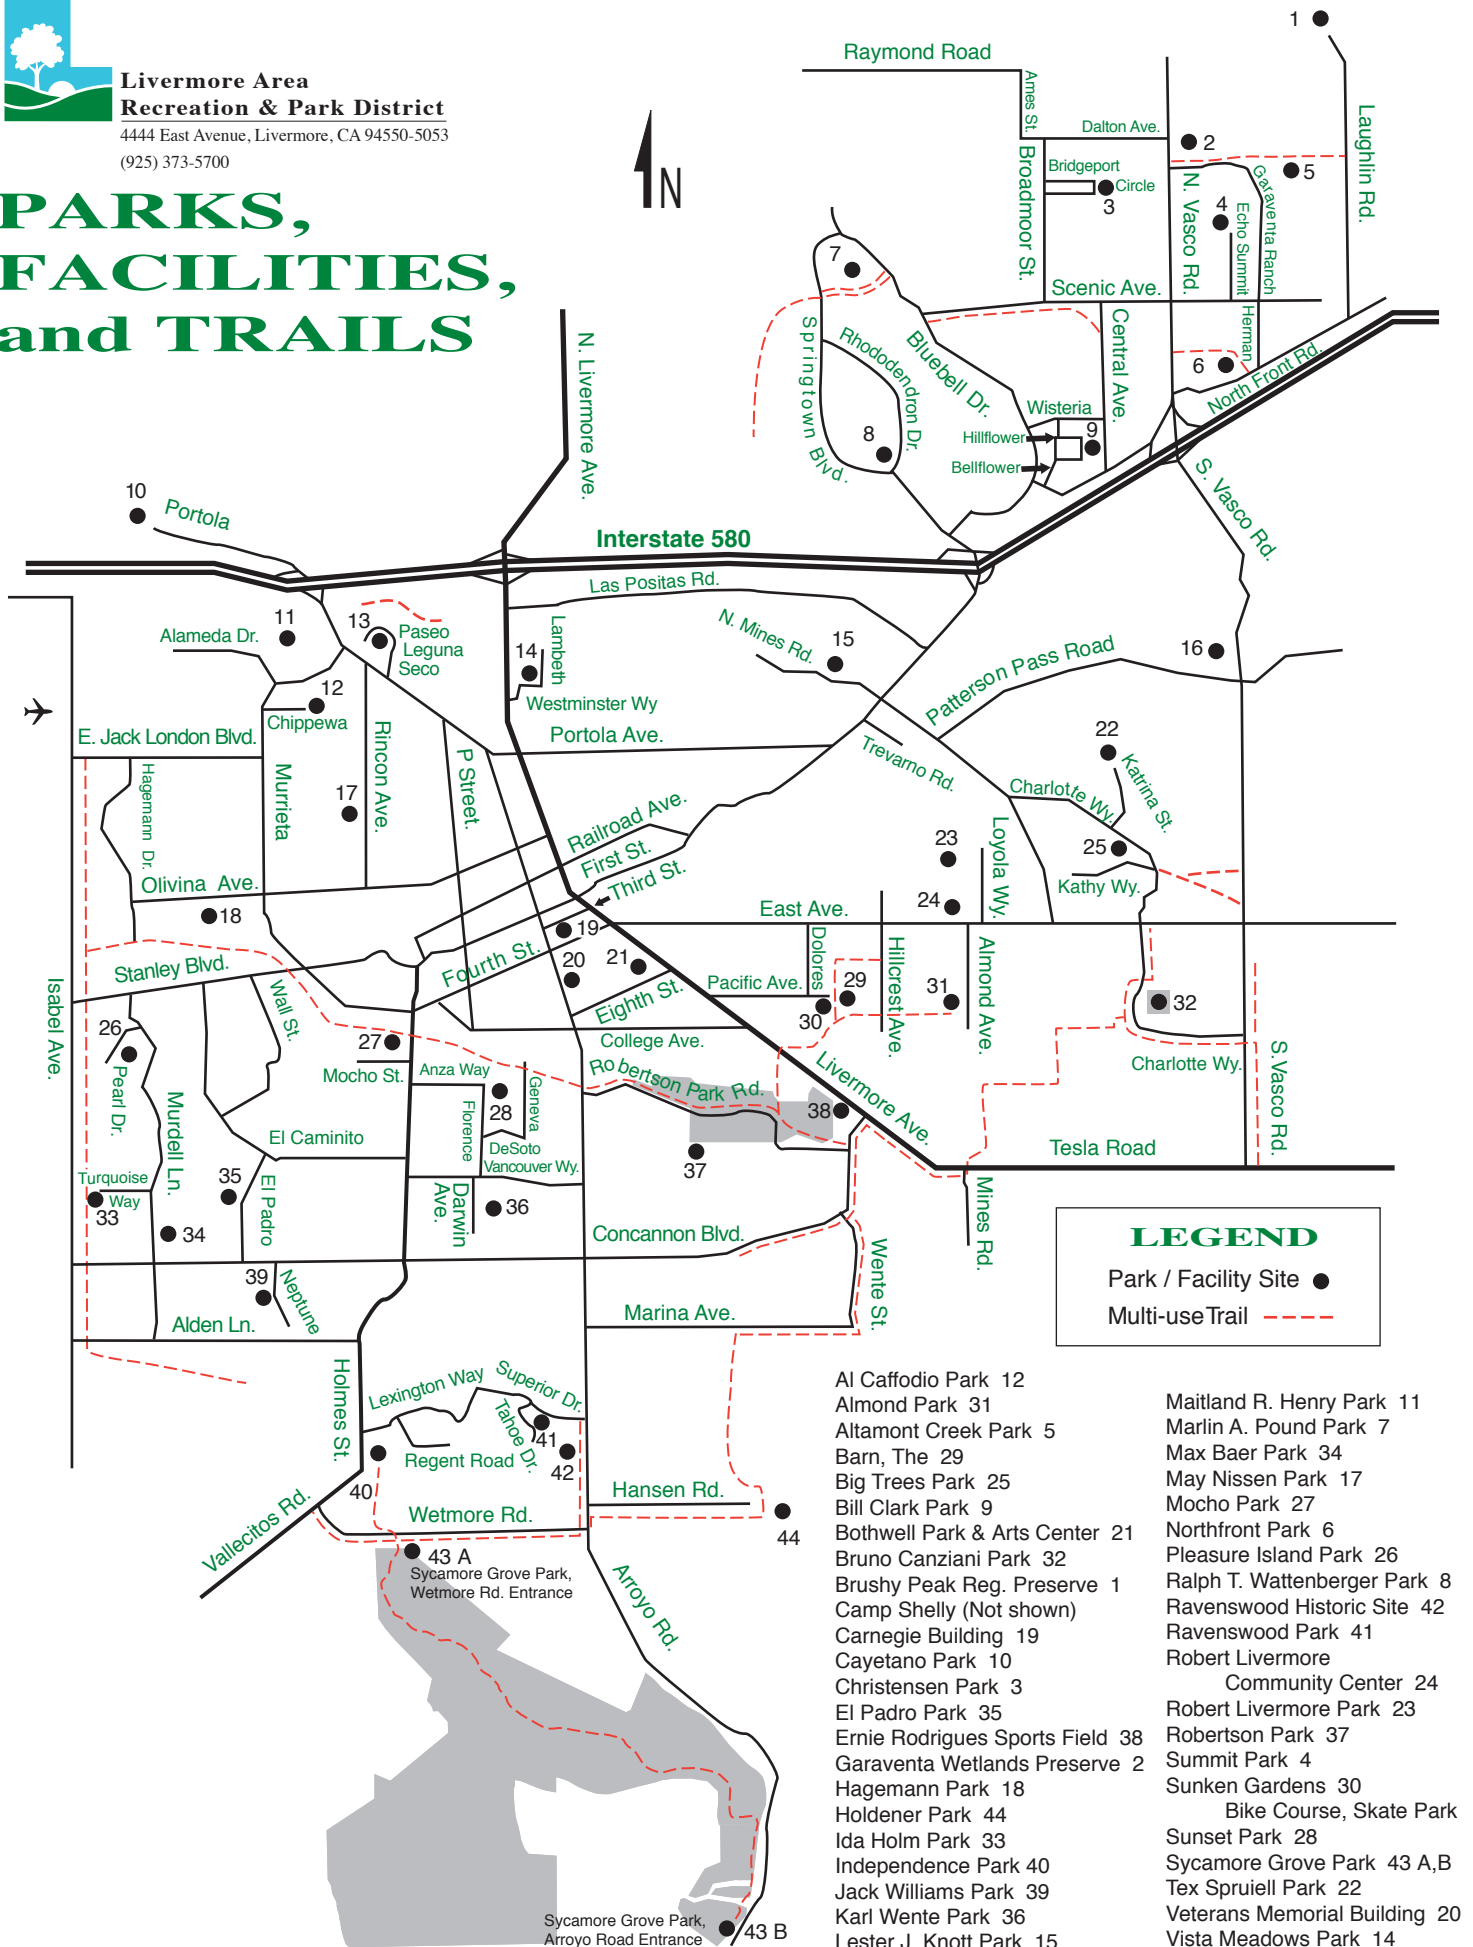

PARKS, FACILITIES, and TRAILS

- | | |
|---------------------------------|---|
| Al Caffodio Park 12 | Maitland R. Henry Park 11 |
| Almond Park 31 | Marlin A. Pound Park 7 |
| Altamont Creek Park 5 | Max Baer Park 34 |
| Barn, The 29 | May Nissen Park 17 |
| Big Trees Park 25 | Mocho Park 27 |
| Bill Clark Park 9 | Northfront Park 6 |
| Bothwell Park & Arts Center 21 | Pleasure Island Park 26 |
| Bruno Canziani Park 32 | Ralph T. Wattenberger Park 8 |
| Brushy Peak Reg. Preserve 1 | Ravenswood Historic Site 42 |
| Camp Shelly (Not shown) | Ravenswood Park 41 |
| Carnegie Building 19 | Robert Livermore
Community Center 24 |
| Cayetano Park 10 | Robert Livermore Park 23 |
| Christensen Park 3 | Robertson Park 37 |
| El Padro Park 35 | Summit Park 4 |
| Ernie Rodrigues Sports Field 38 | Sunken Gardens 30 |
| Garaventa Wetlands Preserve 2 | Bike Course, Skate Park |
| Hagemann Park 18 | Sunset Park 28 |
| Holdener Park 44 | Sycamore Grove Park 43 A,B |
| Ida Holm Park 33 | Tex Spruiell Park 22 |
| Independence Park 40 | Veterans Memorial Building 20 |
| Jack Williams Park 39 | Vista Meadows Park 14 |
| Karl Wente Park 36 | William (Bill) J. Payne Park 16 |
| Lester J. Knott Park 15 | |
| Livermore Downs Park 13 | |