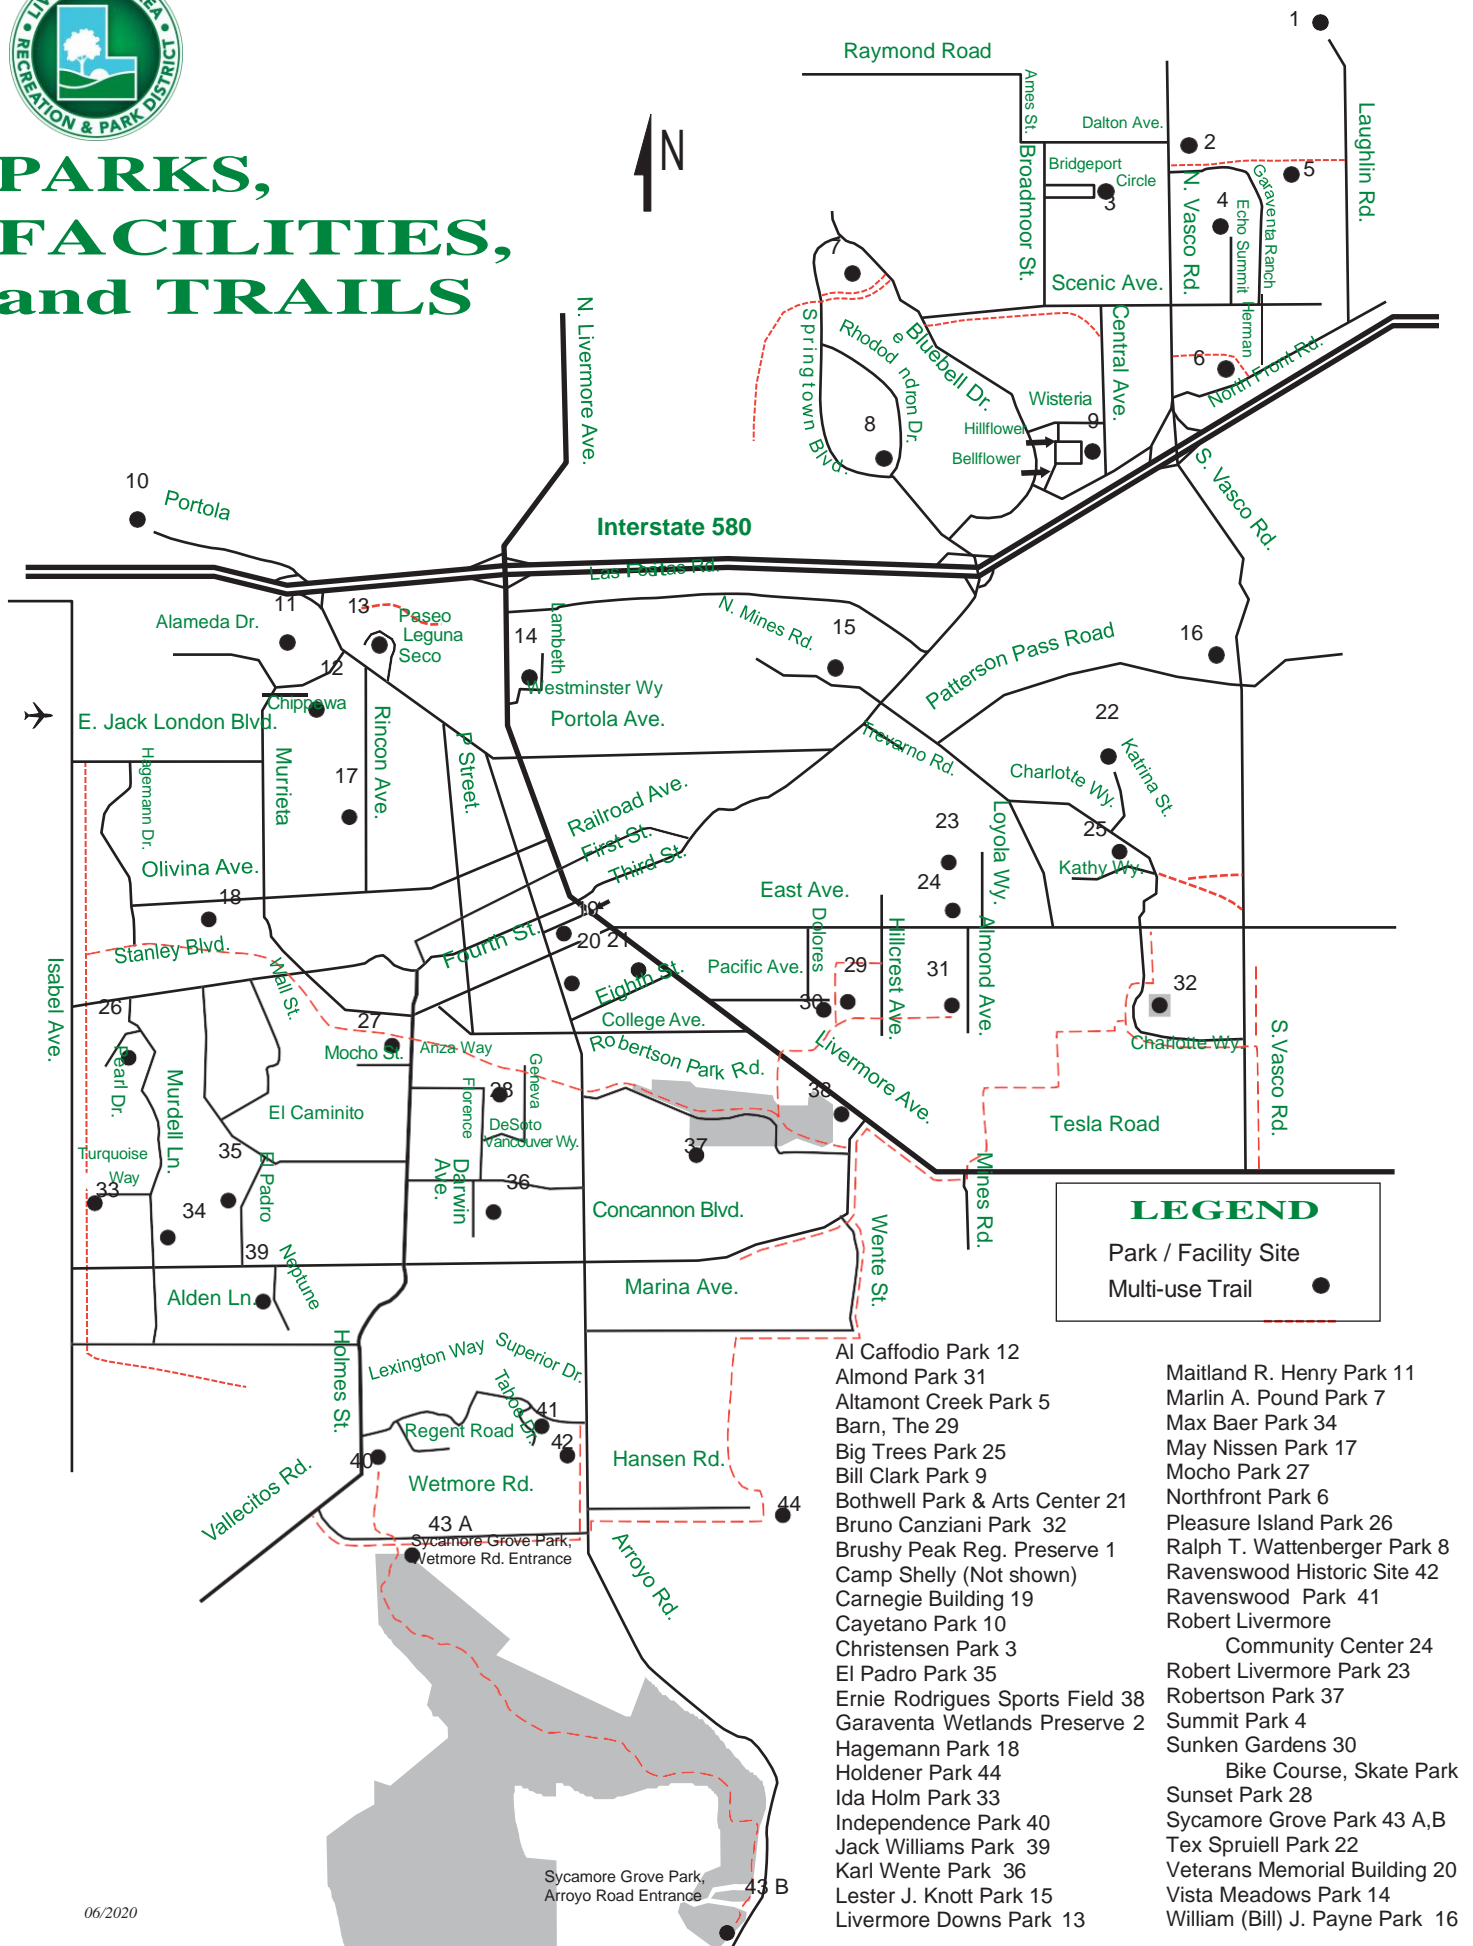

# Parks and Facilities

- Swim Center
- Tot Lot Equipment
- Group Picnics
- Barbecue Pits
- Picnic Tables
- Sports Field(s)
- Basketball Courts
- Equestrian Facilities
- Hiking/Bicycle Trails
- Horse Trails
- BMX Course
- Meeting Rooms
- Restrooms
- Horseshoe Pits
- Baseball/Softball Fields
- Tennis Courts
- Rentable
- Dog park/Dog Run

# PARKS, FACILITIES, and TRAILS

**LEGEND**

Park / Facility Site ●

Multi-use Trail —

- Al Caffodio Park 12
- Almond Park 31
- Altamont Creek Park 5
- Barn, The 29
- Big Trees Park 25
- Bill Clark Park 9
- Bothwell Park & Arts Center 21
- Bruno Canziani Park 32
- Brushy Peak Reg. Preserve 1
- Camp Shelly (Not shown)
- Carnegie Building 19
- Cayetano Park 10
- Christensen Park 3
- El Padro Park 35
- Ernie Rodrigues Sports Field 38
- Garaventa Wetlands Preserve 2
- Hagemann Park 18
- Holdener Park 44
- Ida Holm Park 33
- Independence Park 40
- Jack Williams Park 39
- Karl Wente Park 36
- Lester J. Knott Park 15
- Livermore Downs Park 13
- Maitland R. Henry Park 11
- Marlin A. Pound Park 7
- Max Baer Park 34
- May Nissen Park 17
- Mocho Park 27
- Northfront Park 6
- Pleasure Island Park 26
- Ralph T. Wattenberger Park 8
- Ravenswood Historic Site 42
- Ravenswood Park 41
- Robert Livermore Community Center 24
- Robert Livermore Park 23
- Robertson Park 37
- Summit Park 4
- Sunken Gardens 30
- Bike Course, Skate Park
- Sunset Park 28
- Sycamore Grove Park 43 A,B
- Tex Spruiell Park 22
- Veterans Memorial Building 20
- Vista Meadows Park 14
- William (Bill) J. Payne Park 16